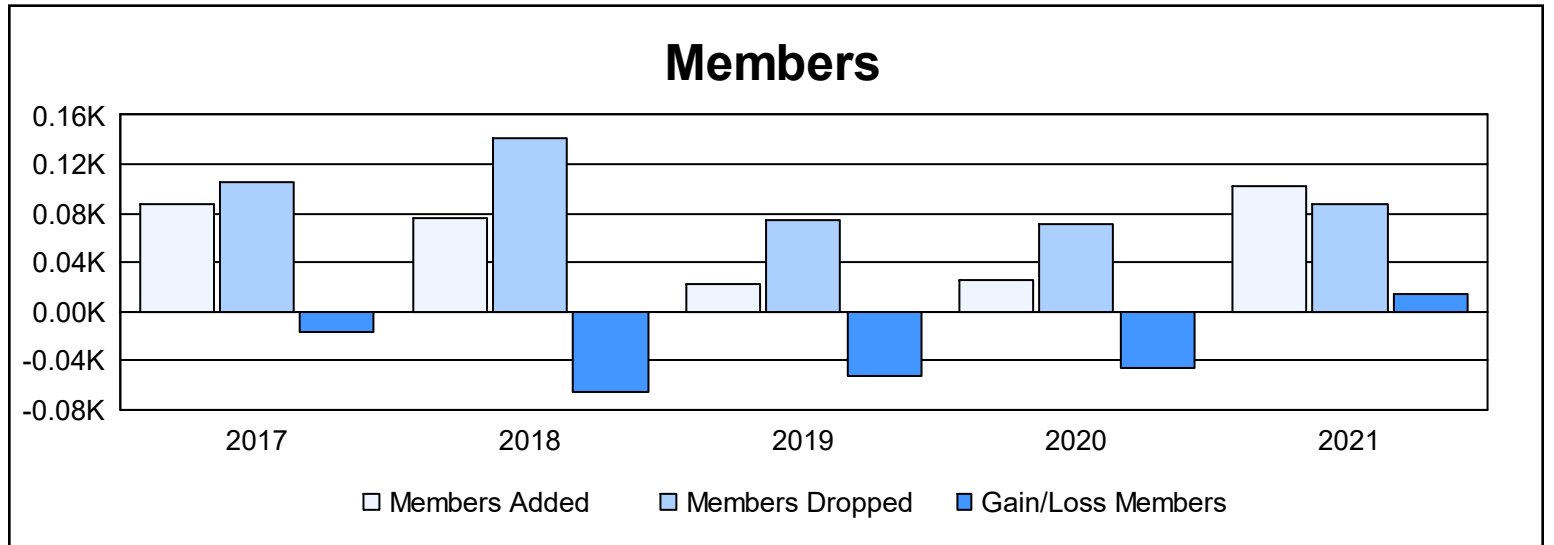

Year	New Clubs	Dropped Clubs	Gain/ Loss Clubs	New Members	Charter Members	Reinstate Members	Transfer Members	Total Member Added	Total Members Dropped	Gain/ Loss Members
2016-2017	0	0	0	75	0	4	9	88	105	-17
2017-2018	1	4	-3	50	20	1	5	76	141	-65
2018-2019	0	1	-1	16	1	3	3	23	75	-52
2019-2020	0	3	-3	15	3	1	6	25	71	-46
2020-2021	1	2	-1	58	25	10	9	102	88	14
<b>Average</b>	<b>0</b>	<b>2</b>	<b>-2</b>	<b>43</b>	<b>10</b>	<b>4</b>	<b>6</b>	<b>63</b>	<b>96</b>	<b>-33</b>

### Membership Composition June 2021 Cumulative