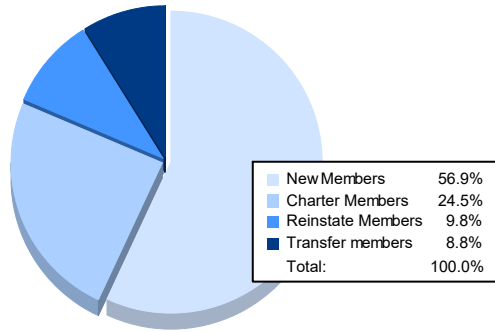

Year	New Clubs	Dropped Clubs	Gain/ Loss Clubs	New Members	Charter Members	Reinstate Members	Transfer Members	Total Member Added	Total Members Dropped	Gain/ Loss Members
2016-2017	0	0	0	75	0	4	9	88	105	-17
2017-2018	1	4	-3	50	20	1	5	76	141	-65
2018-2019	0	1	-1	16	1	3	3	23	75	-52
2019-2020	0	3	-3	15	3	1	6	25	71	-46
2020-2021	1	2	-1	58	25	10	9	102	88	14
<b>Average</b>	<b>0</b>	<b>2</b>	<b>-2</b>	<b>43</b>	<b>10</b>	<b>4</b>	<b>6</b>	<b>63</b>	<b>96</b>	<b>-33</b>

### Membership Composition June 2021 Cumulative

### Gender Composition June 2021 Cumulative