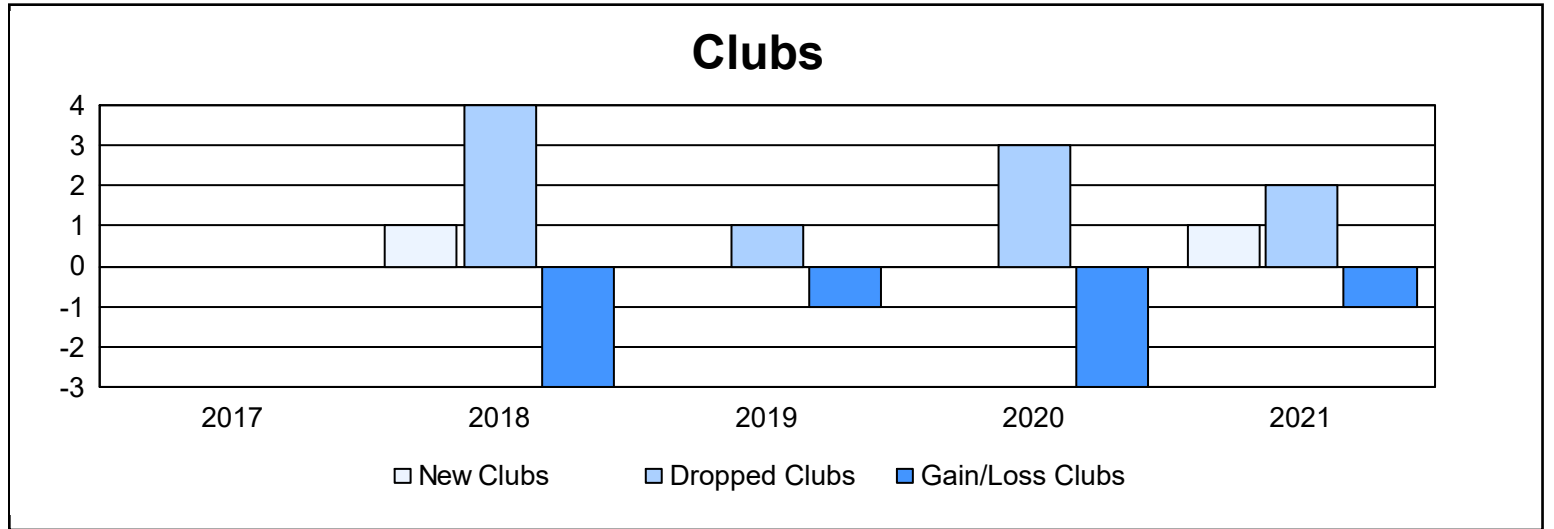

Year	New Clubs	Dropped Clubs	Gain/ Loss Clubs	New Members	Charter Members	Reinstate Members	Transfer Members	Total Member Added	Total Members Dropped	Gain/ Loss Members
2016-2017	0	0	0	75	0	4	9	88	105	-17
2017-2018	1	4	-3	50	20	1	5	76	141	-65
2018-2019	0	1	-1	16	1	3	3	23	75	-52
2019-2020	0	3	-3	15	3	1	6	25	71	-46
2020-2021	1	2	-1	58	25	10	9	102	88	14
<b>Average</b>	<b>0</b>	<b>2</b>	<b>-2</b>	<b>43</b>	<b>10</b>	<b>4</b>	<b>6</b>	<b>63</b>	<b>96</b>	<b>-33</b>

### Membership Composition June 2021 Cumulative